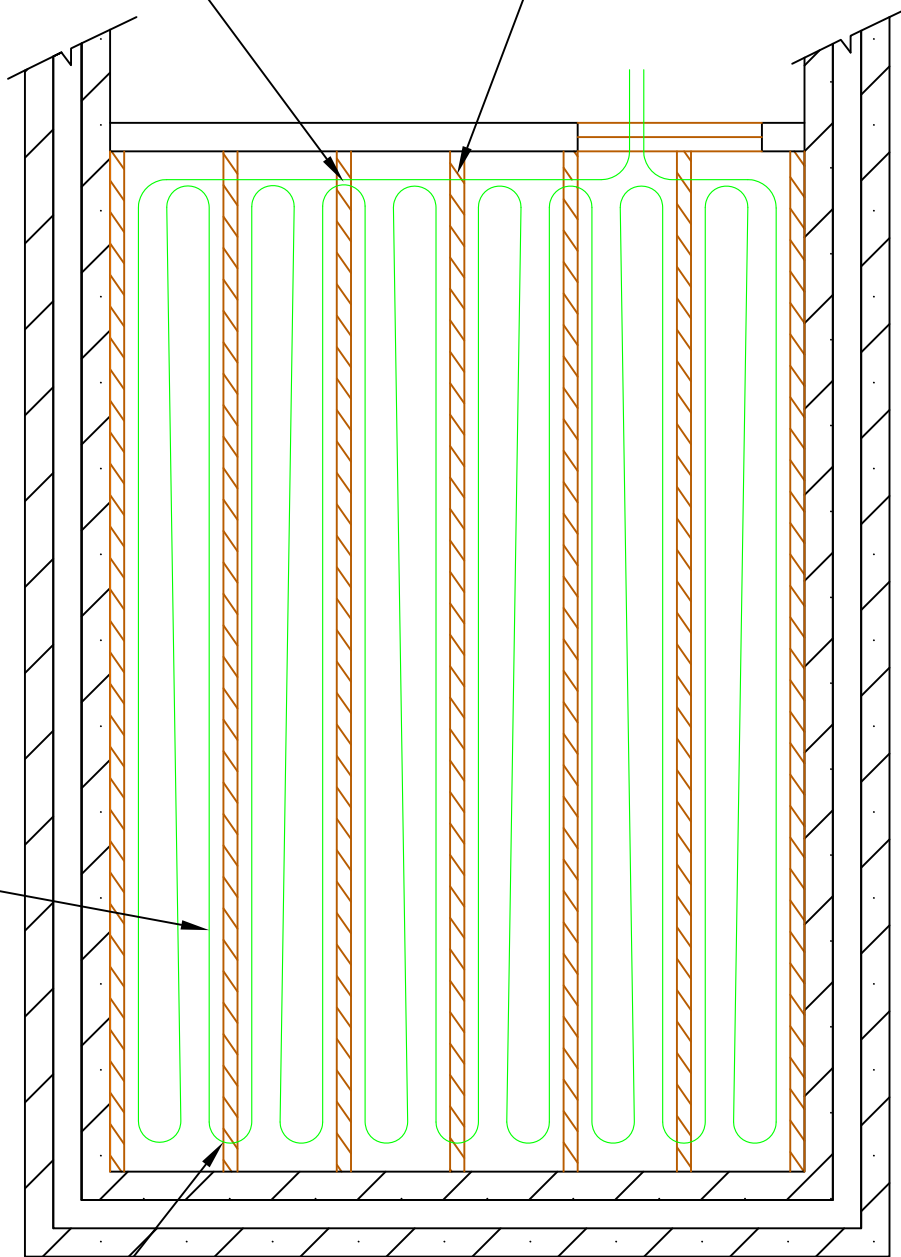

Notch for Pipe
Timber Joist @
400 centres

UFH Pipe

Notch for Pipe

Screed Between Joist
3 runs

UK Underfloor Heating Ltd

Tel - 01142 477772
08002 321501